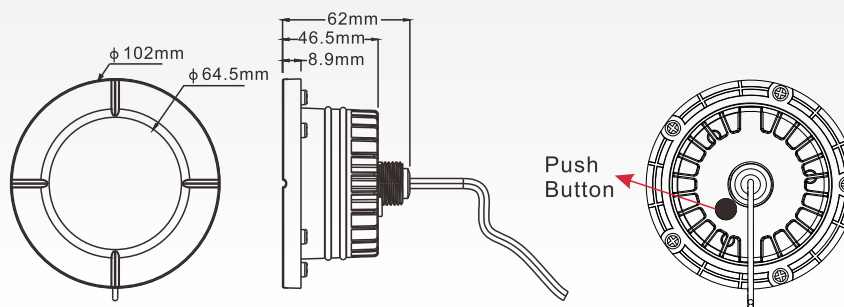

SPECIFICATION

NEXLEDS®

NEXLEDS LTD

VIDEO

RGBCW Landscape Well Light

NX-WL045W-BR-3CCTRGB

Specification

| | |
|-----------------|----------------------------|
| PRODUCT NAME : | RGBCW Landscape Well Light |
| MODEL NO. : | NX-WL045W-BR-3CCTRGB |
| SPECIFICATION : | AC/DC 12-24V; 5W |
| WORKING TEMP : | -20~50(°C) |
| POWER FACTOR : | 0.95 |
| CRI(RA) : | >90 |
| COLOR : | ORB Color (Oil Bronze) |
| MATERIAL : | Aluminum Housing |
| LIGHT SOURCE : | SMD3030 |
| LUMEN : | 480 lm |
| LIFE TIME : | 50000 hrs |
| BEAM ANGLE : | 60° |
| PRODUCT SIZE : | 85.9*102mm |
| IP : | IP67 |
| APPLICATION : | Home, Patio, Garden, Yard |
| WARRANTY : | 3 years |
| STANDARD : | ETL/FCC |
| COLOR TEMP : | RGBCW |

Dimension:

Applications:

- Yard
- Garden
- Patio
- Other outdoor applications

Packing:

| Model Number | Inner pack | | Outer pack | | | |
|----------------------|---------------|--|---------------|-------|---------|----------|
| | MEAS | | MEAS | QTY | NW | GW |
| NX-WL045W-BR-3CCTRGB | 128*126*102mm | | 525*400*220mm | 36pcs | 9.8 KGS | 11.3 KGS |