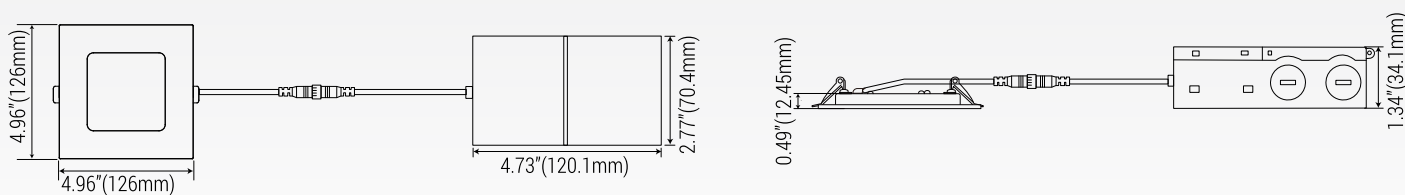

## 4" Square Slim Panel Downlight

**NX-4ES04-9W-5CCT-SW**  
**NX-4ES04-9W-5CCT-SB**

**9W**

### Specification

PRODUCT NAME :	4" Square Slim Panel Downlight
MODEL NO. :	NX-4ES04-9W-5CCT-SW / NX-4ES04-9W-5CCT-SB
SPECIFICATION :	TYPE IC;AC120V; 50/60Hz; 9W
WORKING TEMP :	-4(°F)~+122(°F)
POWER FACTOR :	>0.90; Flicker free
CRI(RA) :	>90
COLOR :	White Color / Black Color
LIGHT SOURCE :	SMD2835 Chip
LUMEN :	553lm ~ 655lm
CABLE TYPE :	Fire rated 20 Mins FT4 cable
LIFE TIME :	50000 hrs
BEAM ANGLE :	120°
PRODUCT SIZE :	D(4.96 inch)*H(0.49inch)
CUT OUT :	4.3 inch
IP :	Suitable for wet location
APPLICATION :	Home, Shop, Hotel
WARRANTY :	5 years
STANDARD :	ETL
DIMMABLE :	Triac Dimming
COLOR TEMP :	2700K-3000K-3500K-4000K-5000K Changeable

**Dimension:**

**Applications:**