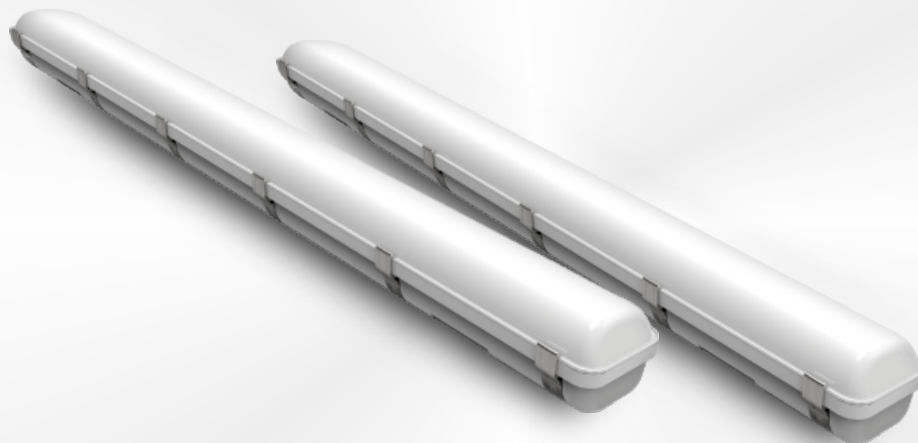

# SPECIFICATION

**NEXLEDS**<sup>®</sup>  
NEXLEDS LTD

**32W-44W-50W**  
**3 Watt Changeable**  
Open the cover, flip switch to change Watt on the driver

**3000K-4000K-5000K**  
**3 CCT Changeable**  
Open the cover, flip switch to change CCT on the driver

**NEMA4X**

VIDEO

**LED Vapor Tight**

**NX-CGCHV-44-3CTFP**

## Specification

Product Name :	LED Vapor Tight
Model NO. :	NX-CGCHV-44-3CTFP
Specification :	AC120-347V; 50/60Hz; 1150mA; 32W-44W-50W
Working Temp :	-40-50(°C)
Power Factor :	0.9
CRI(ra) :	>80
Color :	White Color
Light Source :	HongLi SMD Chip
Lumen :	130 lm/W
Life Time :	50000 hrs
Beam Angle :	120 °
Product Size :	47.24*4.92*3.62 inch
IP :	IP66
Application :	Garages Workshops Car parks
Warranty :	5 years
Standard :	ETL, DLC, NEMA4X
Color Temp :	3000K-4000K-5000K Changeable