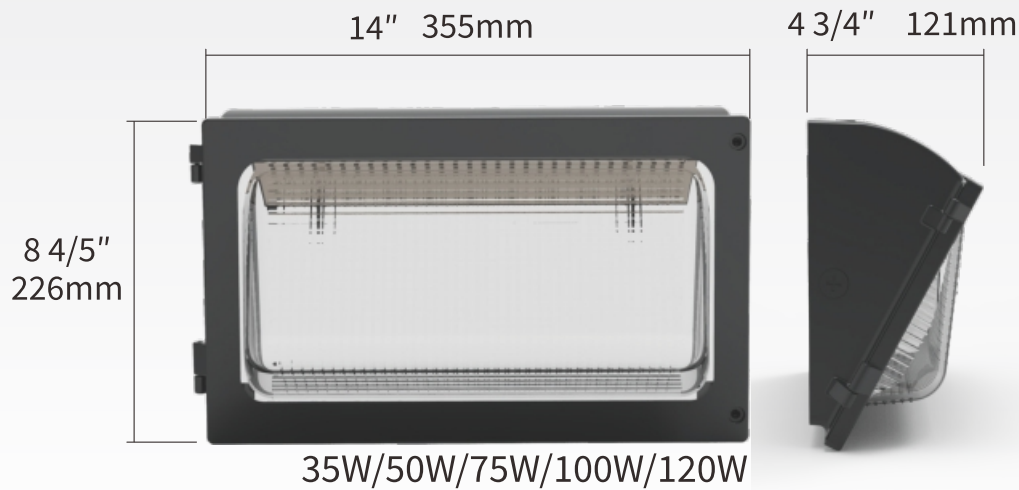

SPECIFICATION

NEXLEDS®
NEXLEDS LTD

Feature:

- Ultra-slim, die-cast aluminum housing with (3) available 1/2" threaded conduit hubs: (1) on back and (2) on 2 sides, (1) on bottom
- Powered by 0–10V dimming LED drivers
- Color Select Technology: Adjustable CCT (3000K, 4000K, or 5000K)
- Borosilicate glass lens diffuses light source and provides uniform distribution
- Covers footprint of mid-size & large-size HID wallpacks
- Ambient operating temperature: -40°C/-40°F to 45°C/113°F
- UL listed for wet locations, IP65
- Power Factor: >0.9
- THD: <20%
- Meets FCC Part 15, Part B, Class A standards for conducted and radiated emissions

Product Dimension