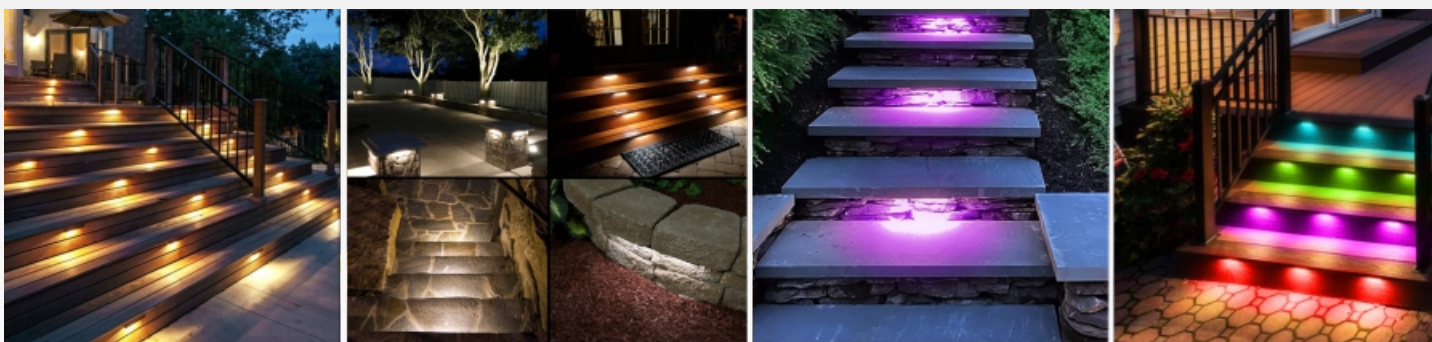

## Feature:

- Aluminum lighting body
- RGBCW (Push Button easy to choose color temperature you want)
- 270° SWIRL DESIGN
- Easy installation, no need bulb replacement
- ETL/FCC listed
- Wetlocation/Waterproof
- Save energy, durable and anti corruption

## Applications:

Yard / Garden / Patio / Other outdoor applications