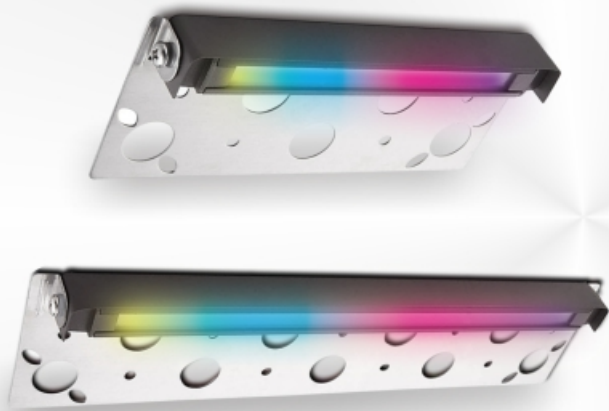

# SPECIFICATION

**NEXLEDS**<sup>®</sup>  
NEXLEDS LTD

Wet Location

Intertek

VIDEO

**RGBCW LED Hardscape Paver Light**

**7" : 5W**

**12" : 7W**

## Specification

	7" RGBCW	12" RGBCW
PRODUCT NAME :	7" RGBCW LED Hardscape Paver Light	12" RGBCW LED Hardscape Paver Light
MODEL NO. :	NX-0705W-BR-3CCTRGB	NX-1207W-BR-3CCTRGB
SPECIFICATION :	AC/DC-12-24V; 5W	AC/DC-12-24V; 7W
WORKING TEMP :	-20~50(°C)	-20~50(°C)
POWER FACTOR :	0.95	0.95
CRI(RA) :	>90	>90
COLOR :	Bronze Color	Bronze Color
MATERIAL :	Aluminum Housing and Stainless Mounting Plate	Aluminum Housing and Stainless Mounting Plate
LIGHT SOURCE :	SMD 2835+3030	SMD 2835+3030
LUMEN :	200 lm	280 lm
LIFE TIME :	50000 hrs	50000 hrs
BEAM ANGLE :	90°	90°
SWIRL ANGLE :	270°	270°
PRODUCT SIZE :	175*74.9*23.1mm	305*74.9*23.1mm
IP :	IP65	IP65
APPLICATION :	Home, Patio, Garden, Yard	Home, Patio, Garden, Yard
WARRANTY :	3 years	3 years
STANDARD :	ETL, FCC	ETL, FCC
COLOR TEMP :	RGBCW	RGBCW

## Feature:

- Aluminum lighting body
- RGBCW (Push Button easy to choose color temperature you want)
- 270° SWIRL DESIGN
- Easy installation, no need bulb replacement
- ETL/FCC listed
- Wetlocation/Waterproof
- Save energy, durable and anti corruption