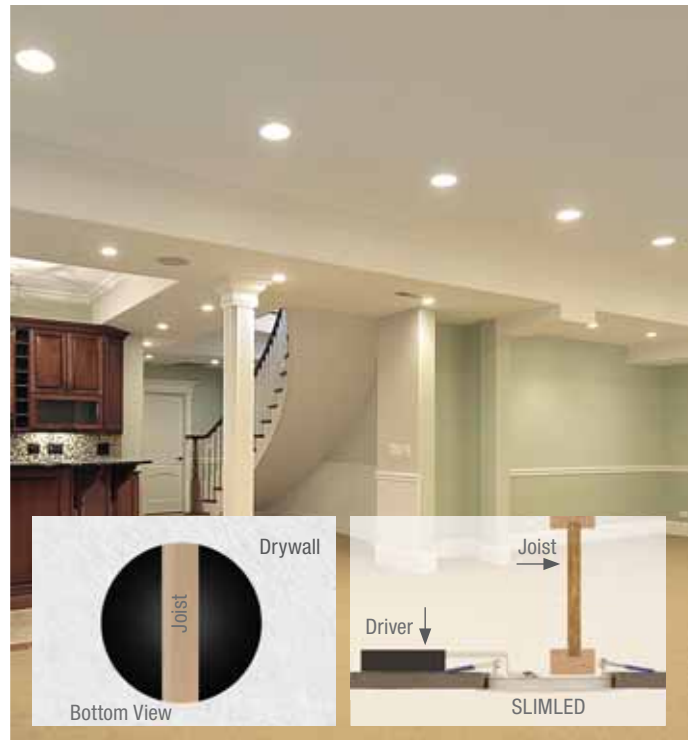

For more information on Lifetime Warranty program, please visit www.liteline.com/goldlabel

LITELINE CORPORATION

Info@liteline.com
www.liteline.com

416-996-1856
1-866-730-7704

905-794-1990
1-888-738-9736

REV 1.21.16

© Copyright 2016, Liteline Corporation