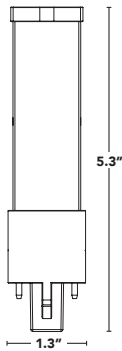

LED-7313-G4