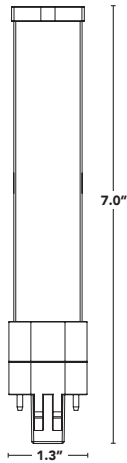

LED-7314-G4