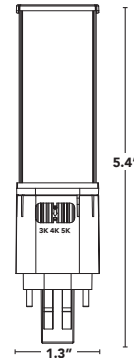

* COMPATIBLE W/ BASE G24d-1, G24d-2 AND G24d-3 ** COMPATIBLE W/ BASE G24q-1, G24q-2, G24q-3, GX24q-2, GX24q-3 AND GX24q-4
RECOMMENDED MOUNTING ORIENTATION ↕ BASE UP ↓ BASE DOWN ↔ HORIZONTAL

LED-7310-G4

G24d/G24q

LED-7313-G4

G23

LED-7314-G4

GX23

LED-7311-G4

G23-2

LED-7312-G4