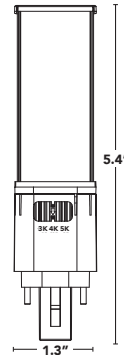

LED-7311-G4