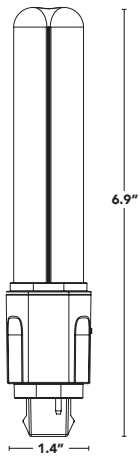

FLEXCOLOR
SWITCH BETWEEN CCTs

7310

7313

7314

7311

7312

7322

OR COMPATIBLE BALLAST

BASE TYPE

OPEN FIXTURES

CRI

BEAM ANGLE

OPERATING TEMP

50,000hrs RATED LIFE

PART #	UPC	REPLACES	WATTAGE	LUMENS	CCT	MOUNTING	BASE
LED-7310-FC-G4	197810015345	26W / 2-PIN CFL	9W	1104-1243	FLEXCOLOR 2700K/3000K/3500K/4000K	↕	G24d* G24q**
LED-7311-FC1-G4	197810018889		7W	900-950	FLEXCOLOR 3000K/3500K/4000K	↔	G23-2
LED-7312-FC1-G4	197810018896						GX23-2
LED-7313-FC-G4	197810015314	9W / 2-PIN CFL	3.5W	389-428	FLEXCOLOR 2700K/3000K/3500K/4000K	↕	G23
LED-7314-FC-G4	197810015321	13W / 2-PIN CFL	5.5W	628-696		GX23	
LED-7322-FC1-G4	197810018902	26W / 2-PIN CFL	7W	900-950	FLEXCOLOR 3000K/3500K/4000K	↔	G24d*

* COMPATIBLE W/ BASE G24d-1, G24d-2 AND G24d-3 ** COMPATIBLE W/ BASE G24q-1, G24q-2, G24q-3, GX24q-2, GX24q-3 AND GX24q-4
RECOMMENDED MOUNTING ORIENTATION ↕ BASE UP ↓ BASE DOWN ↔ HORIZONTAL

LED-7310-G4