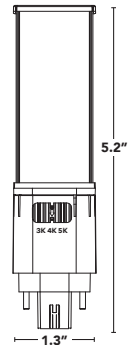

LED-7322-G4